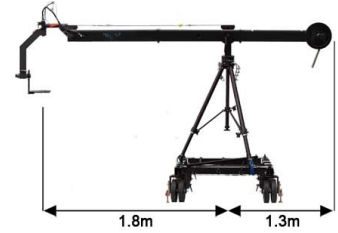

Fly by Motion

Triangle Konfigurationen

www.triangle-crane.com
 Email info@triangle-crane.com
 fon / fax +49 2241 9386611
 mobil +49 163 6111877

STANDARD EXTENSION max Höhe 3.9m
 max. Last 29.4 Kg

STANDARD PLUS EXTENSION max Höhe 4.8m
 max. Last 27.2 Kg

GIANT EXTENSION max Höhe 5.7m
 max. Last 23 Kg

GIANT PLUS EXTENSION max Höhe 7.0m
 max. Last 23 Kg

SUPER EXTENSION max Höhe 7.6m
 max. Last 23 Kg

SUPER PLUS EXTENSION max Höhe 9.1m
 max. Last 23 Kg

EXTREME EXTENSION max Höhe 10.6m
 max. Last 23 Kg