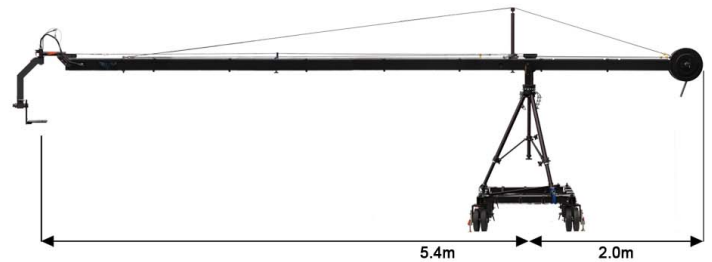

Fly by Motion

Triangle Konfigurationen

www.triangle-crane.com
 Email info@triangle-crane.com
 fon / fax +49 2241 9386611
 mobil +49 163 6111877

STANDARD EXTENSION max Höhe 3.9m
 max. Last 29.4 Kg

STANDARD PLUS EXTENSION max Höhe 4.8m
 max. Last 27.2 Kg

GIANT EXTENSION max Höhe 5.7m
 max. Last 23 Kg

GIANT PLUS EXTENSION max Höhe 7.0m
 max. Last 23 Kg

SUPER EXTENSION max Höhe 7.6m
 max. Last 23 Kg

SUPER PLUS EXTENSION max Höhe 9.1m
 max. Last 23 Kg

EXTREME EXTENSION max Höhe 10.6m
 max. Last 23 Kg