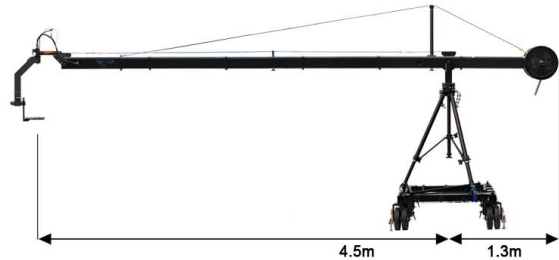

Fly by Motion

Triangle Konfigurationen

www.triangle-crane.com
 Email info@triangle-crane.com
 fon / fax +49 2241 9386611
 mobil +49 163 6111877

STANDARD EXTENSION max Höhe 3.9m
 max. Last 29.4 Kg

STANDARD PLUS EXTENSION max Höhe 4.8m
 max. Last 27.2 Kg

GIANT EXTENSION max Höhe 5.7m
 max. Last 23 Kg

GIANT PLUS EXTENSION max Höhe 7.0m
 max. Last 23 Kg

SUPER EXTENSION max Höhe 7.6m
 max. Last 23 Kg

SUPER PLUS EXTENSION max Höhe 9.1m
 max. Last 23 Kg

EXTREME EXTENSION max Höhe 10.6m
 max. Last 23 Kg