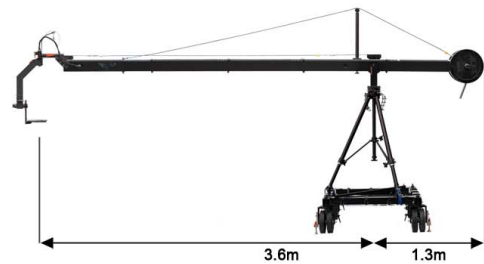

Fly by Motion

Triangle Konfigurationen

www.triangle-crane.com
 Email info@triangle-crane.com
 fon / fax +49 2241 9386611
 mobil +49 163 6111877

STANDARD EXTENSION max Höhe 3.9m
 max. Last 29.4 Kg

STANDARD PLUS EXTENSION max Höhe 4.8m
 max. Last 27.2 Kg

GIANT EXTENSION max Höhe 5.7m
 max. Last 23 Kg

GIANT PLUS EXTENSION max Höhe 7.0m
 max. Last 23 Kg

SUPER EXTENSION max Höhe 7.6m
 max. Last 23 Kg

SUPER PLUS EXTENSION max Höhe 9.1m
 max. Last 23 Kg

EXTREME EXTENSION max Höhe 10.6m
 max. Last 23 Kg