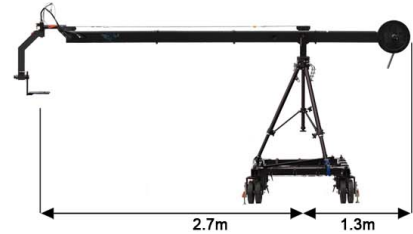

Fly by Motion

Triangle Konfigurationen

www.triangle-crane.com
 Email info@triangle-crane.com
 fon / fax +49 2241 9386611
 mobil +49 163 6111877

STANDARD EXTENSION max Höhe 3.9m
 max. Last 29.4 Kg

STANDARD PLUS EXTENSION max Höhe 4.8m
 max. Last 27.2 Kg

GIANT EXTENSION max Höhe 5.7m
 max. Last 23 Kg

GIANT PLUS EXTENSION max Höhe 7.0m
 max. Last 23 Kg

SUPER EXTENSION max Höhe 7.6m
 max. Last 23 Kg

SUPER PLUS EXTENSION max Höhe 9.1m
 max. Last 23 Kg

EXTREME EXTENSION max Höhe 10.6m
 max. Last 23 Kg