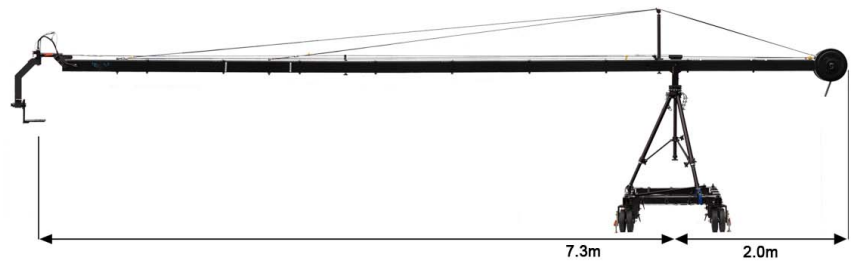

Fly by Motion

Triangle Konfigurationen

www.triangle-crane.com
 Email info@triangle-crane.com
 fon / fax +49 2241 9386611
 mobil +49 163 6111877

STANDARD EXTENSION max Höhe 3.9m
 max. Last 29.4 Kg

STANDARD PLUS EXTENSION max Höhe 4.8m
 max. Last 27.2 Kg

GIANT EXTENSION max Höhe 5.7m
 max. Last 23 Kg

GIANT PLUS EXTENSION max Höhe 7.0m
 max. Last 23 Kg

SUPER EXTENSION max Höhe 7.6m
 max. Last 23 Kg

SUPER PLUS EXTENSION max Höhe 9.1m
 max. Last 23 Kg

EXTREME EXTENSION max Höhe 10.6m
 max. Last 23 Kg